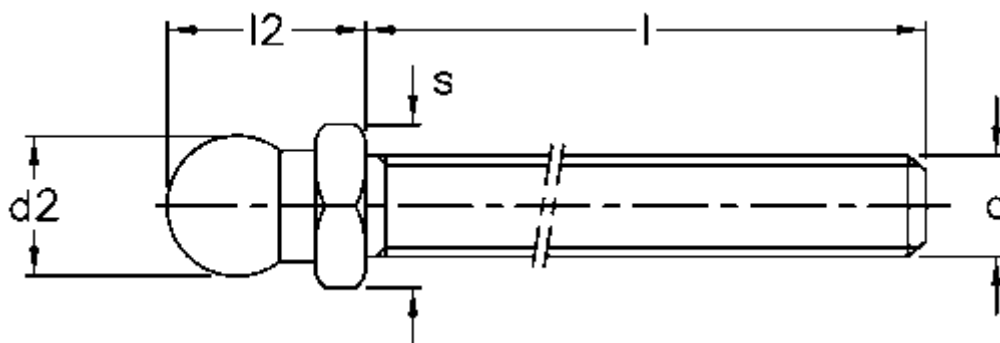

Article number: 2310322121

Description: E+G Threaded stem, SST Stainless steel  
SM-SST-14-M8x43

## Measures

d = M8  
d2 = 13.9  
l = 43  
l2 = 20  
s = 14